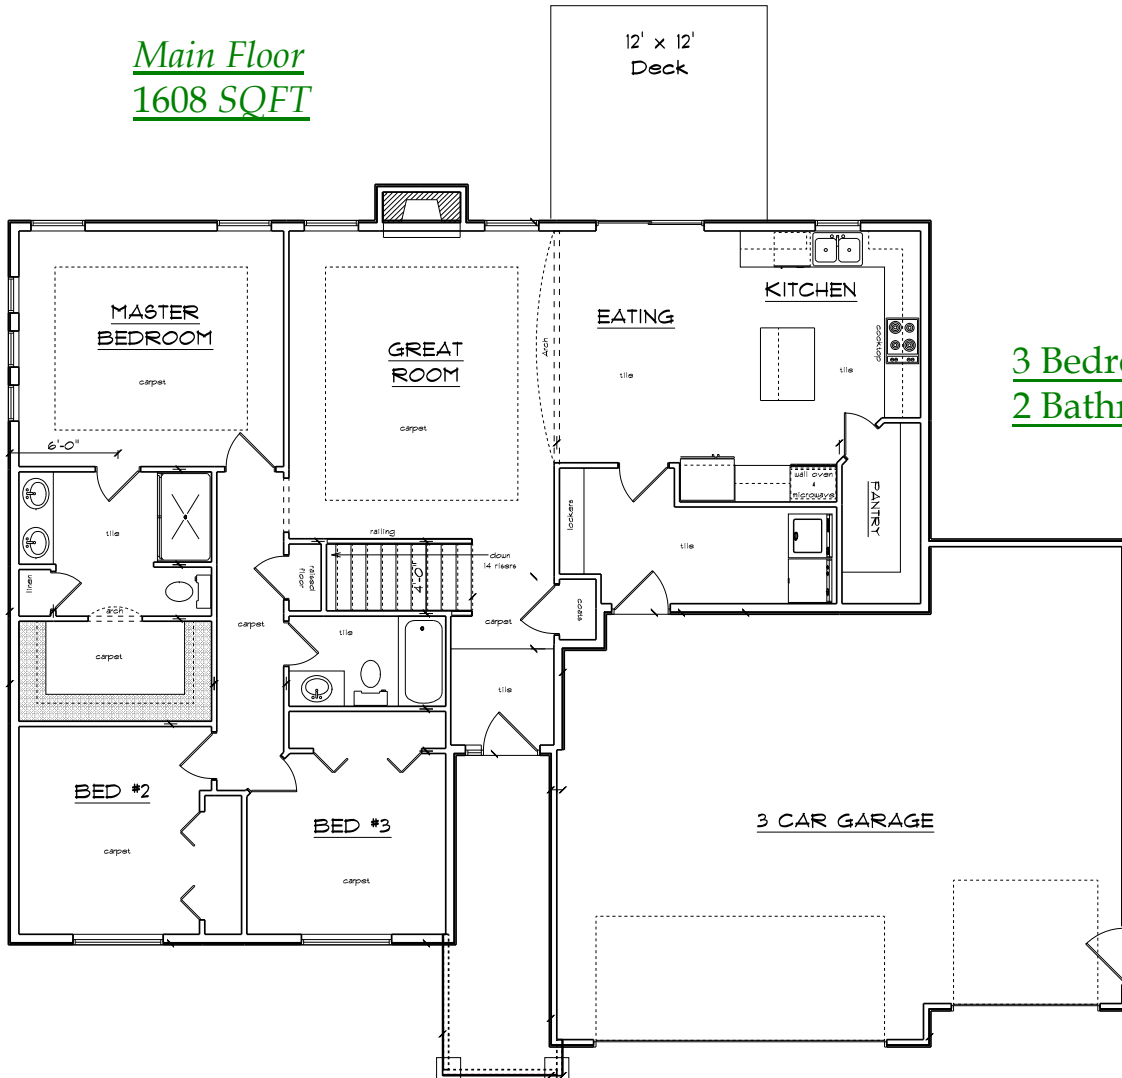

The Colorado

Main Floor
1608 SQFT

3 Bedrooms
2 Bathrooms