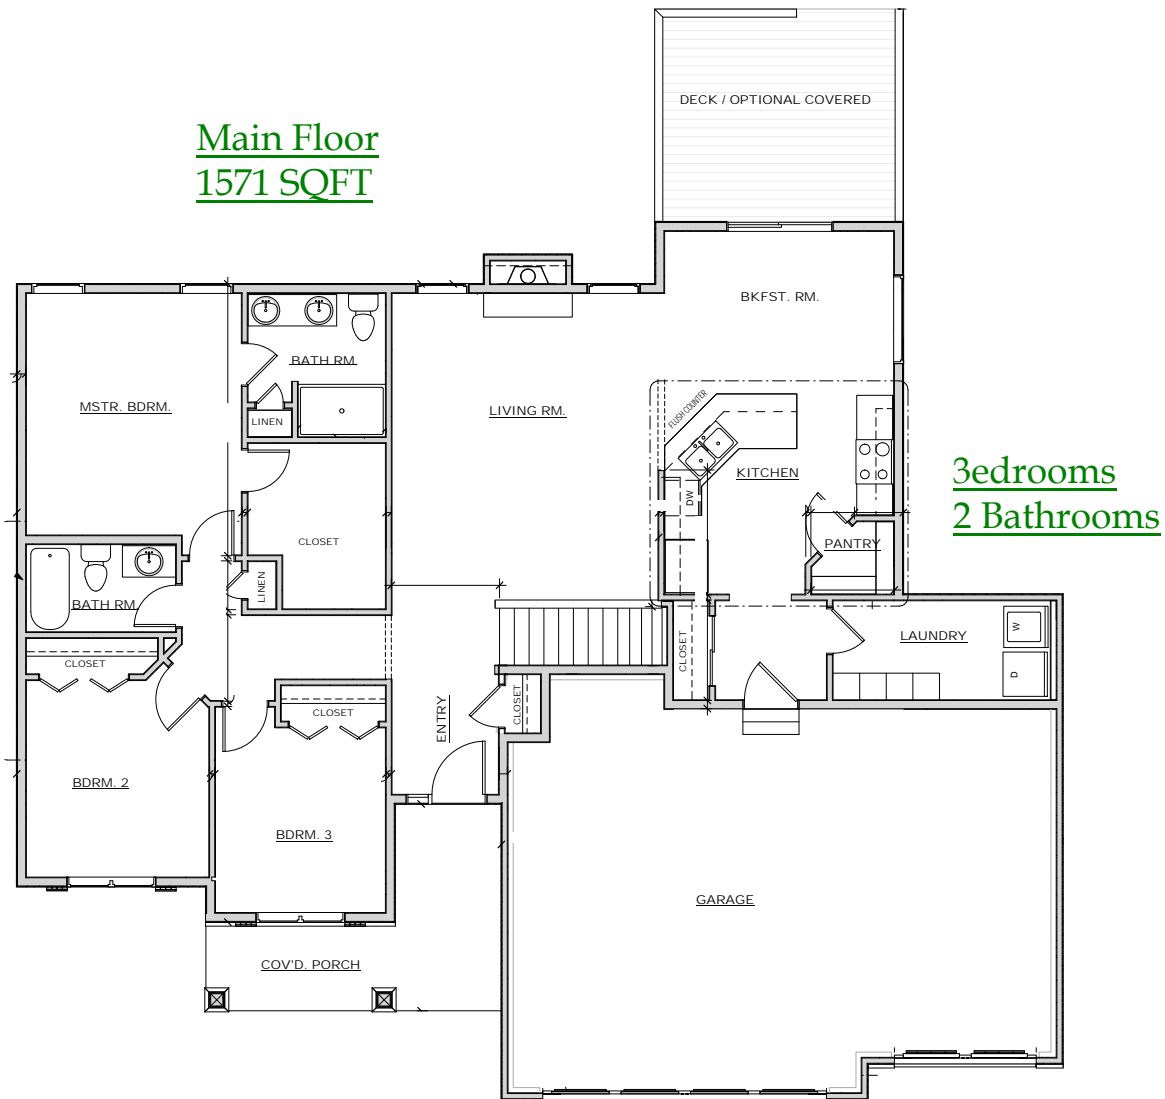

The Augusta

Main Floor
1571 SQFT

3 bedrooms
2 Bathrooms